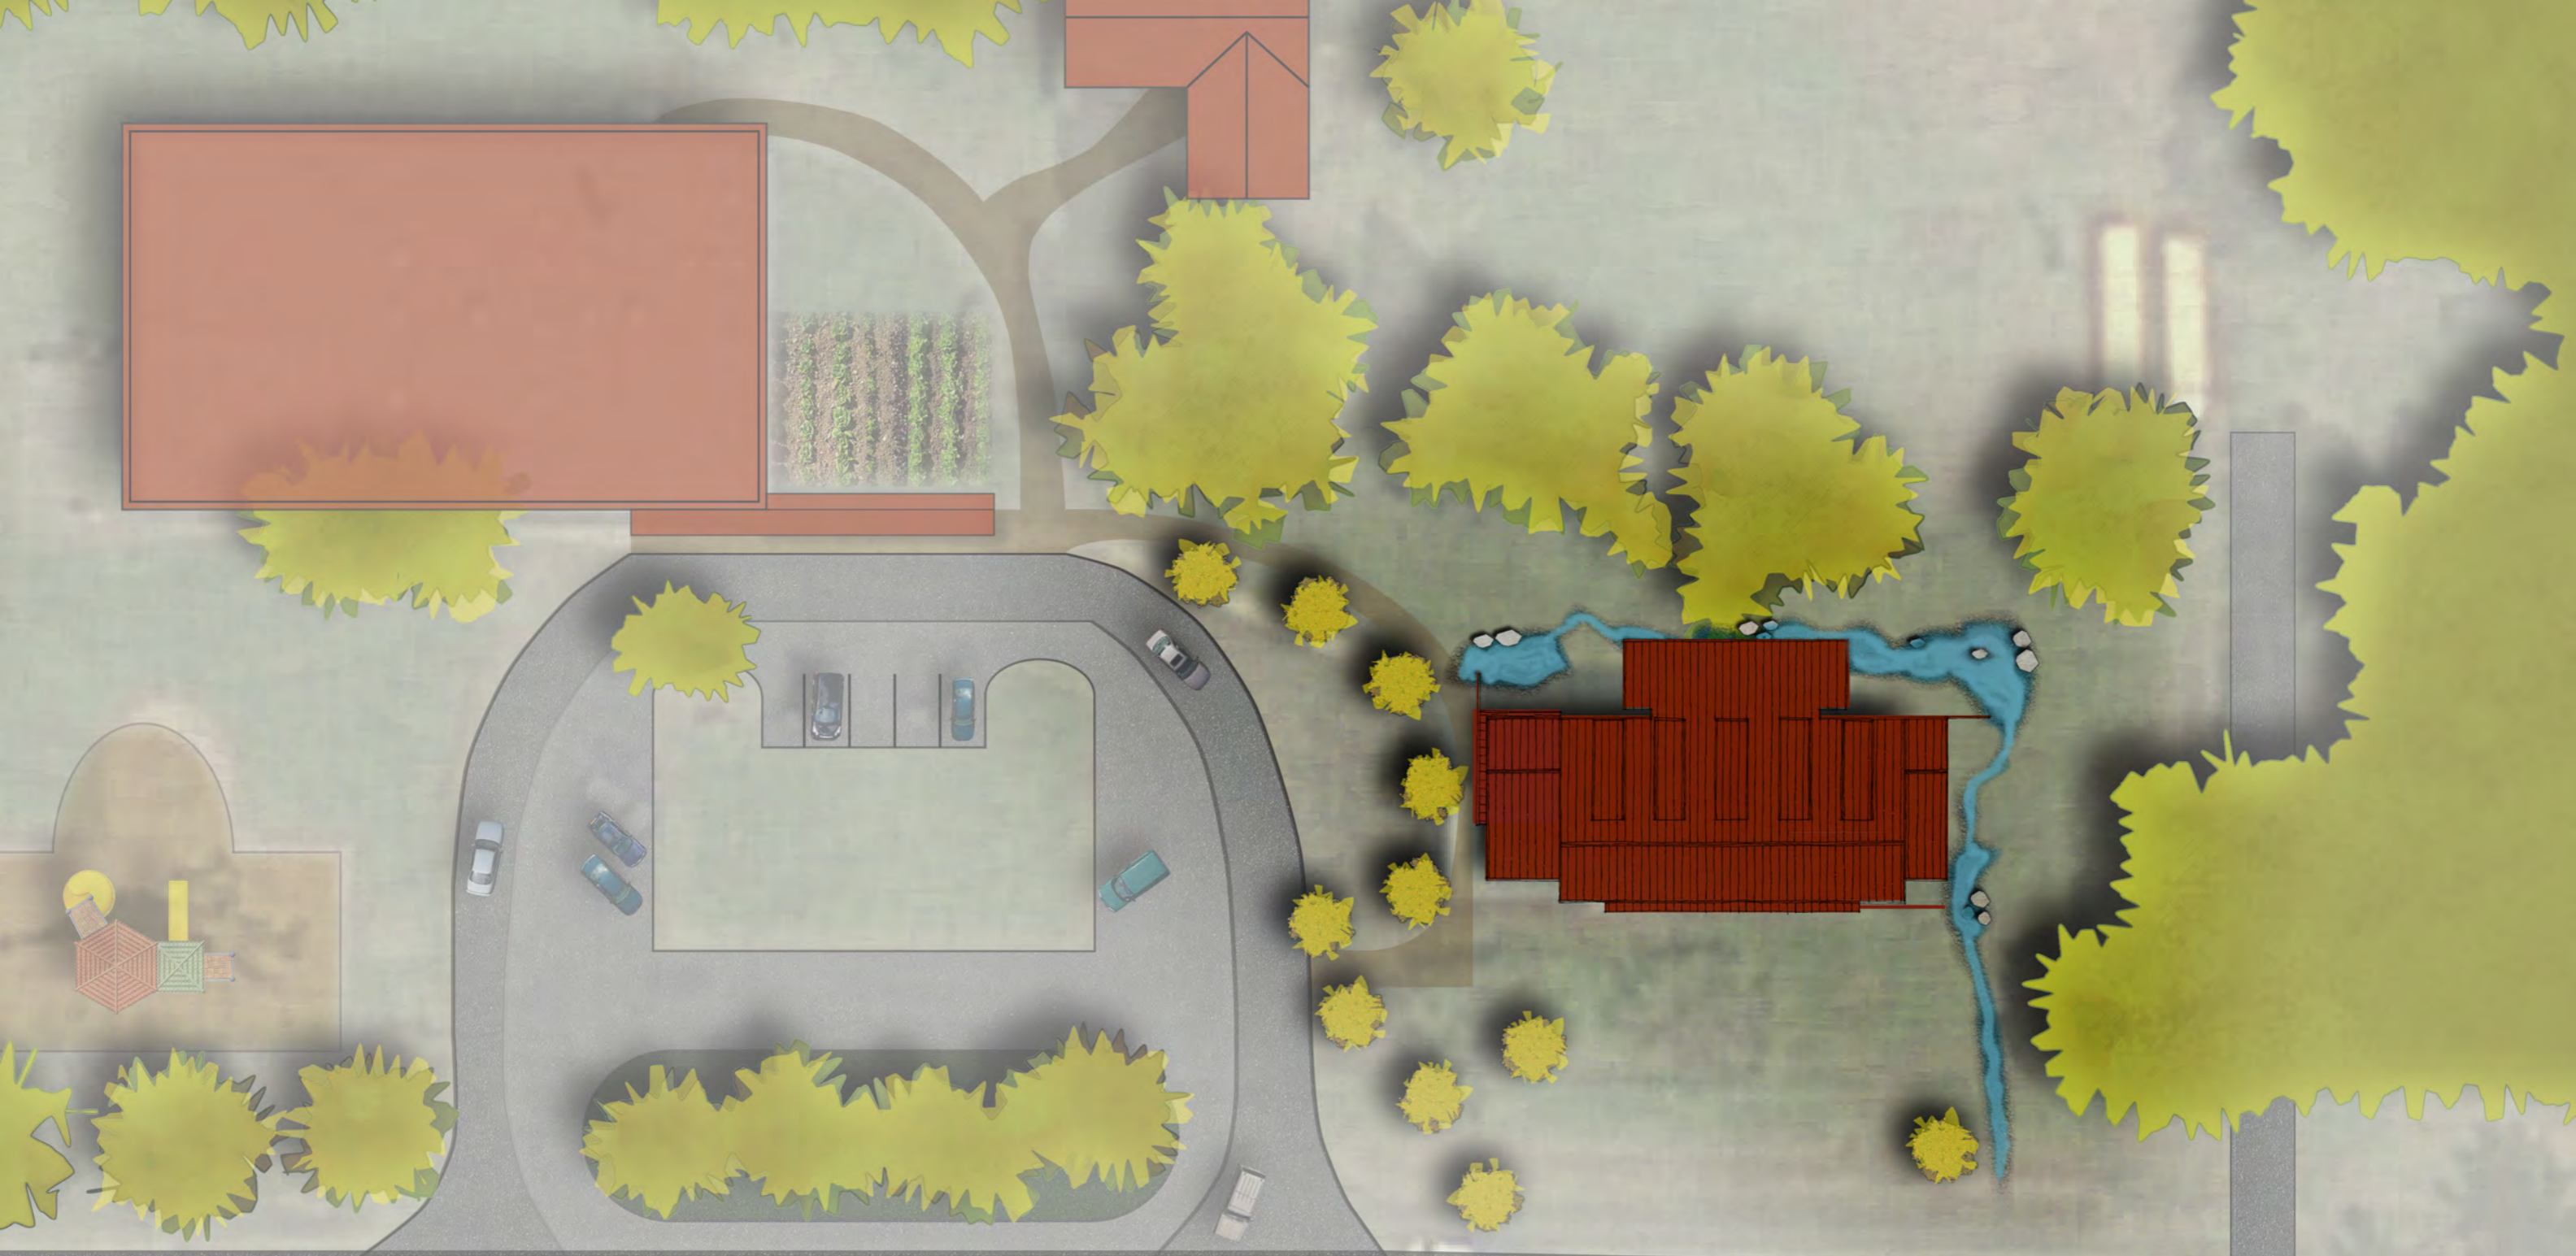

YALE

2 SCHEMES REFINED

YALE

OPTION 2

OPTION 4

WEST

OPTION 4

SOUTH

OPTION 4

PROPOSED DESIGN

YALE SCHOOL

PTO
MEETING
MAY 9
2:35

ERIC LANCIAULT, ARCHITECT

0' 50'

PLAN

WEST