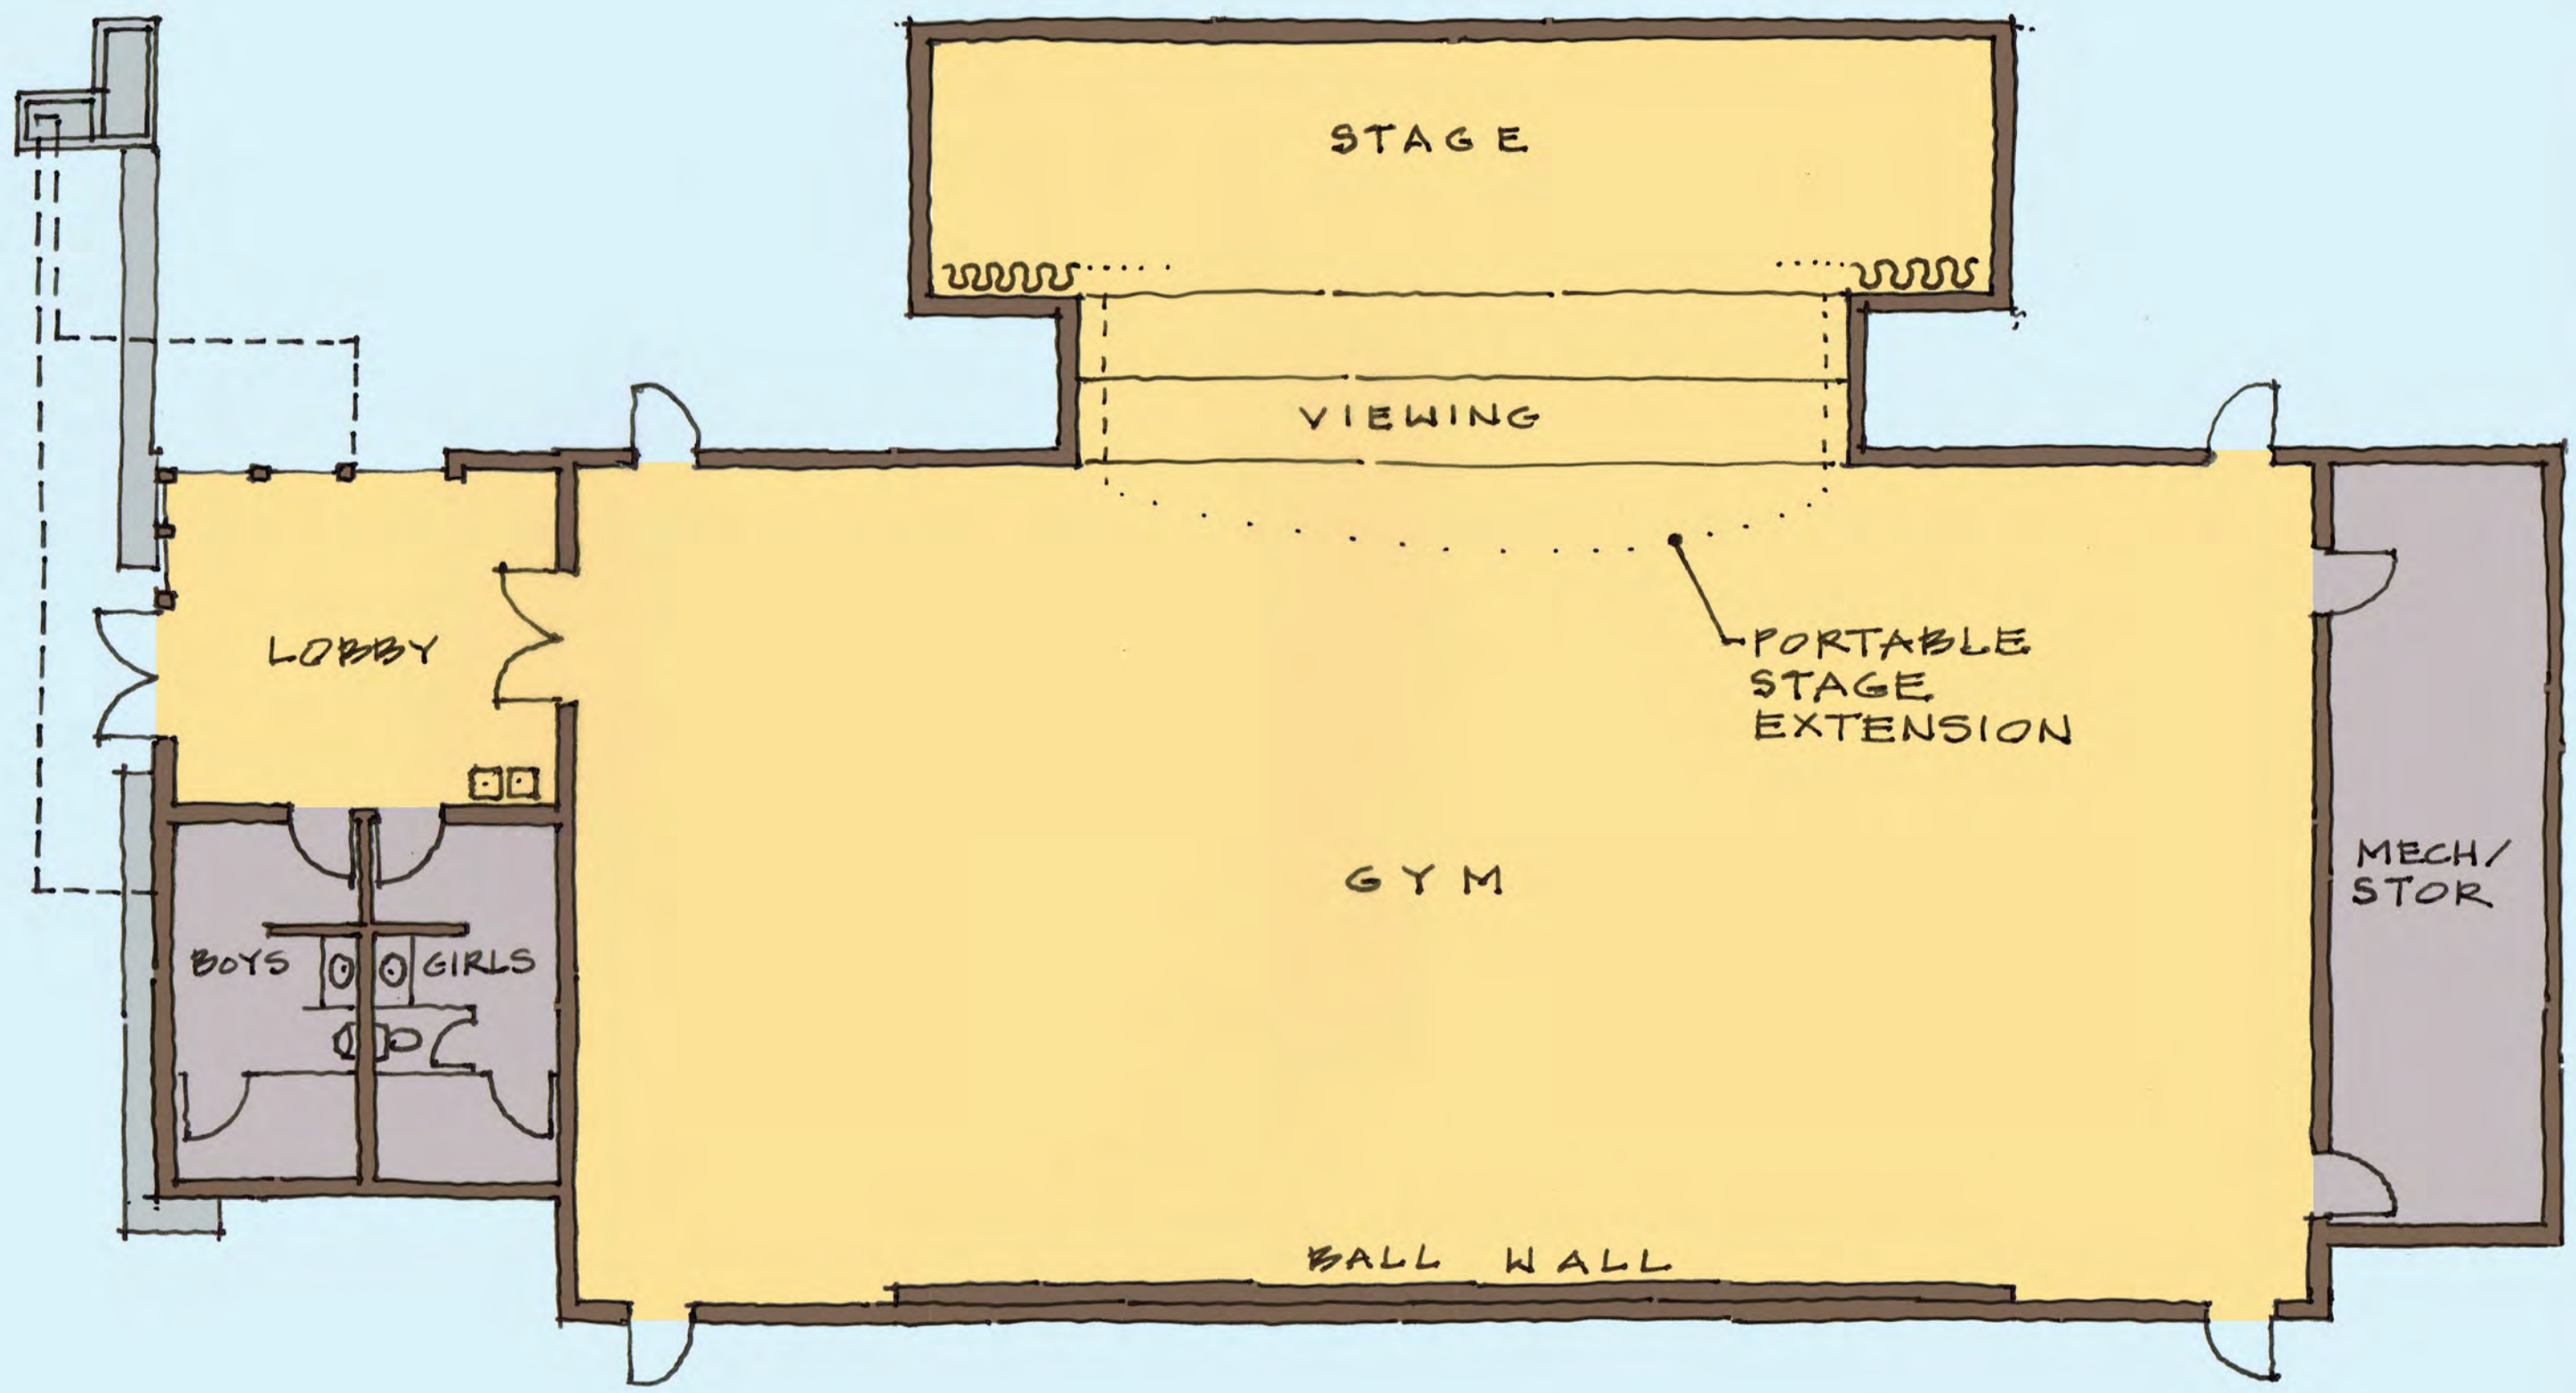

OPTION 4

PROPOSED DESIGN

YALE SCHOOL

PTO
MEETING
MAY 9
2:35

ERIC LANCIAULT, ARCHITECT

0' 50'

PLAN

WEST