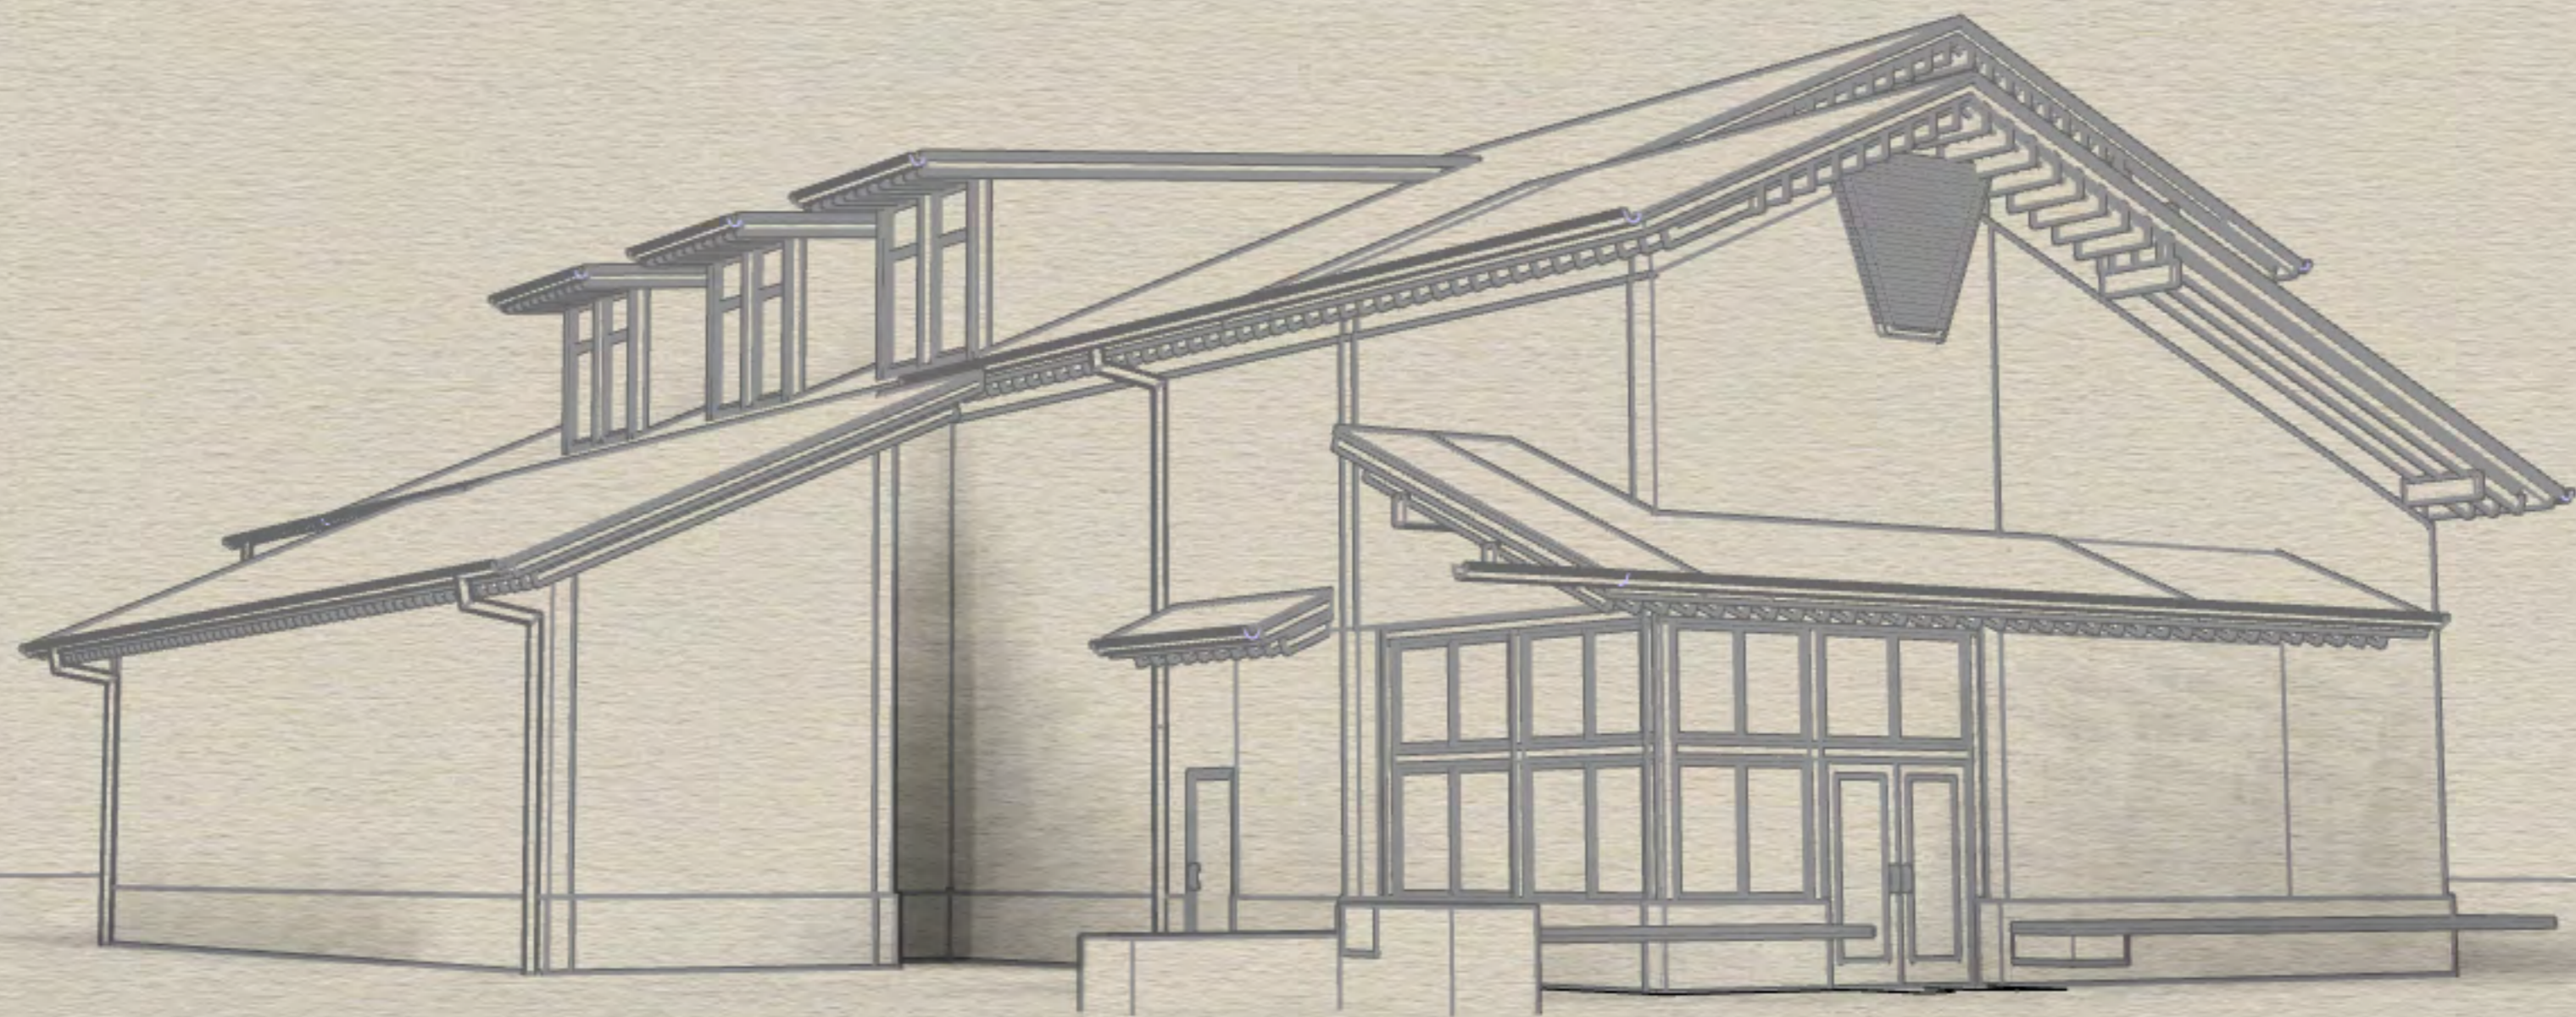

An abstract landscape painting featuring a central cluster of houses with white walls and grey roofs. The houses are surrounded by various shades of green, representing fields or trees. A prominent dark grey, curved line, possibly a path or a stream, winds through the scene. The background consists of soft, blended colors of beige, light green, and brown, suggesting a hazy or distant landscape. The overall style is impressionistic and textured.

WOODLAND SCHOOL DISTRICT
YALE ELEMENTARY SCHOOL GYM

ERIC LANCIAULT, ARCHITECT

16 October 2012

OLYMPIC COLLEGE
WALTON

A photograph of a wooden playground structure. The structure is made of light-colored wood and features a yellow slide. In the background, there is a blue container and a chain-link fence. The scene is set outdoors with green foliage in the foreground and background.

SOUTH

EAST

NORTH

THANK YOU!

ERIC LANCIAULT, ARCHITECT

16 October 2012