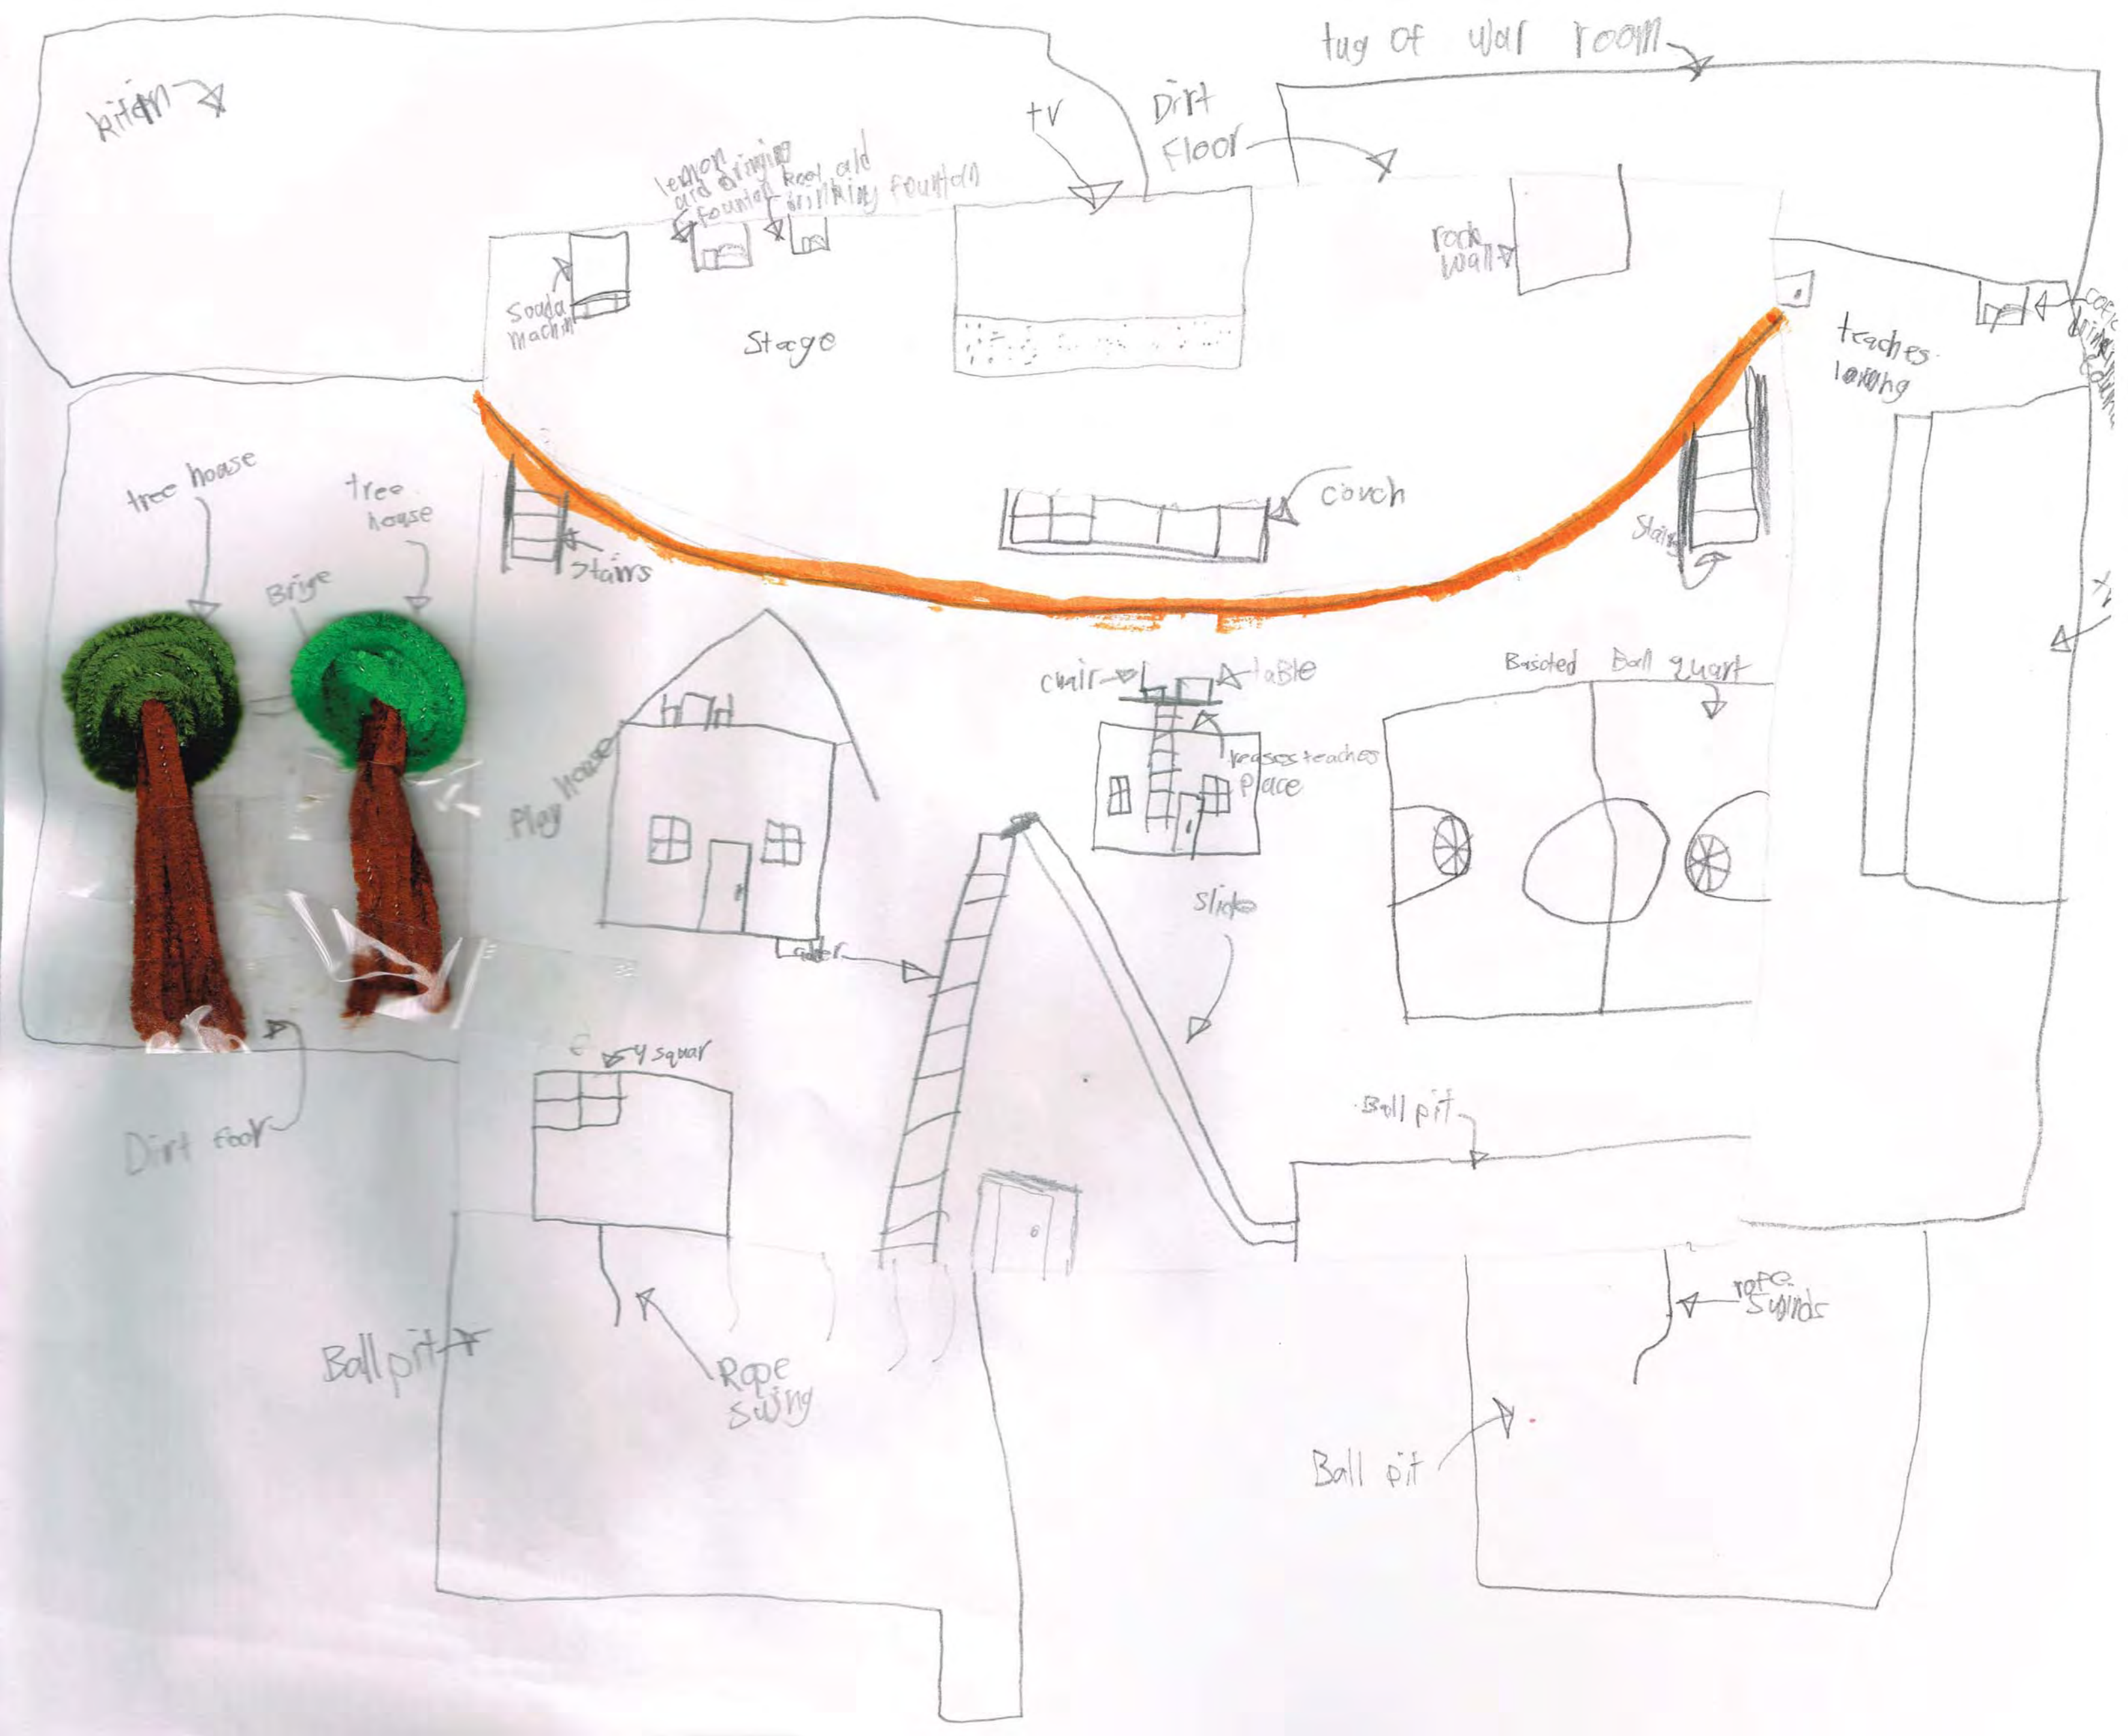

An abstract landscape painting featuring a central cluster of houses with white walls and grey roofs. The houses are surrounded by various shades of green, representing fields or trees. A prominent dark grey, curved line, possibly a path or a stream, winds through the scene. The background consists of soft, blended colors of beige, light green, and brown, suggesting a hazy or distant landscape. The overall style is impressionistic and textured.

WOODLAND SCHOOL DISTRICT
YALE ELEMENTARY SCHOOL GYM

ERIC LANCIAULT, ARCHITECT

16 October 2012

OLYMPIC COLLEGE
WALTON

A photograph of a wooden playground structure. The structure is made of light-colored wood and features a yellow slide. In the background, there is a blue container and a chain-link fence. The scene is set outdoors with green foliage in the foreground and background.

Katie 5th Grade

Skyler 4th Grade

Stephanie 4th Grade

Mara 4th Grade

Skyla 14m

B-Ball Court

Place for recess for teacher & kids to sit on the Bench

emergency exit door

fence so balls cant get in

Ball room
Ball room

Makyla

6-4-1-12

COST MODELING

**FIRST COST ESTIMATE:
3 SCHEMES**

OPTION 1 SAME EXCEPT NO NEW ADDITIONS

**SECOND COST ESTIMATE:
2 SCHEMES & 2 VARIATIONS**