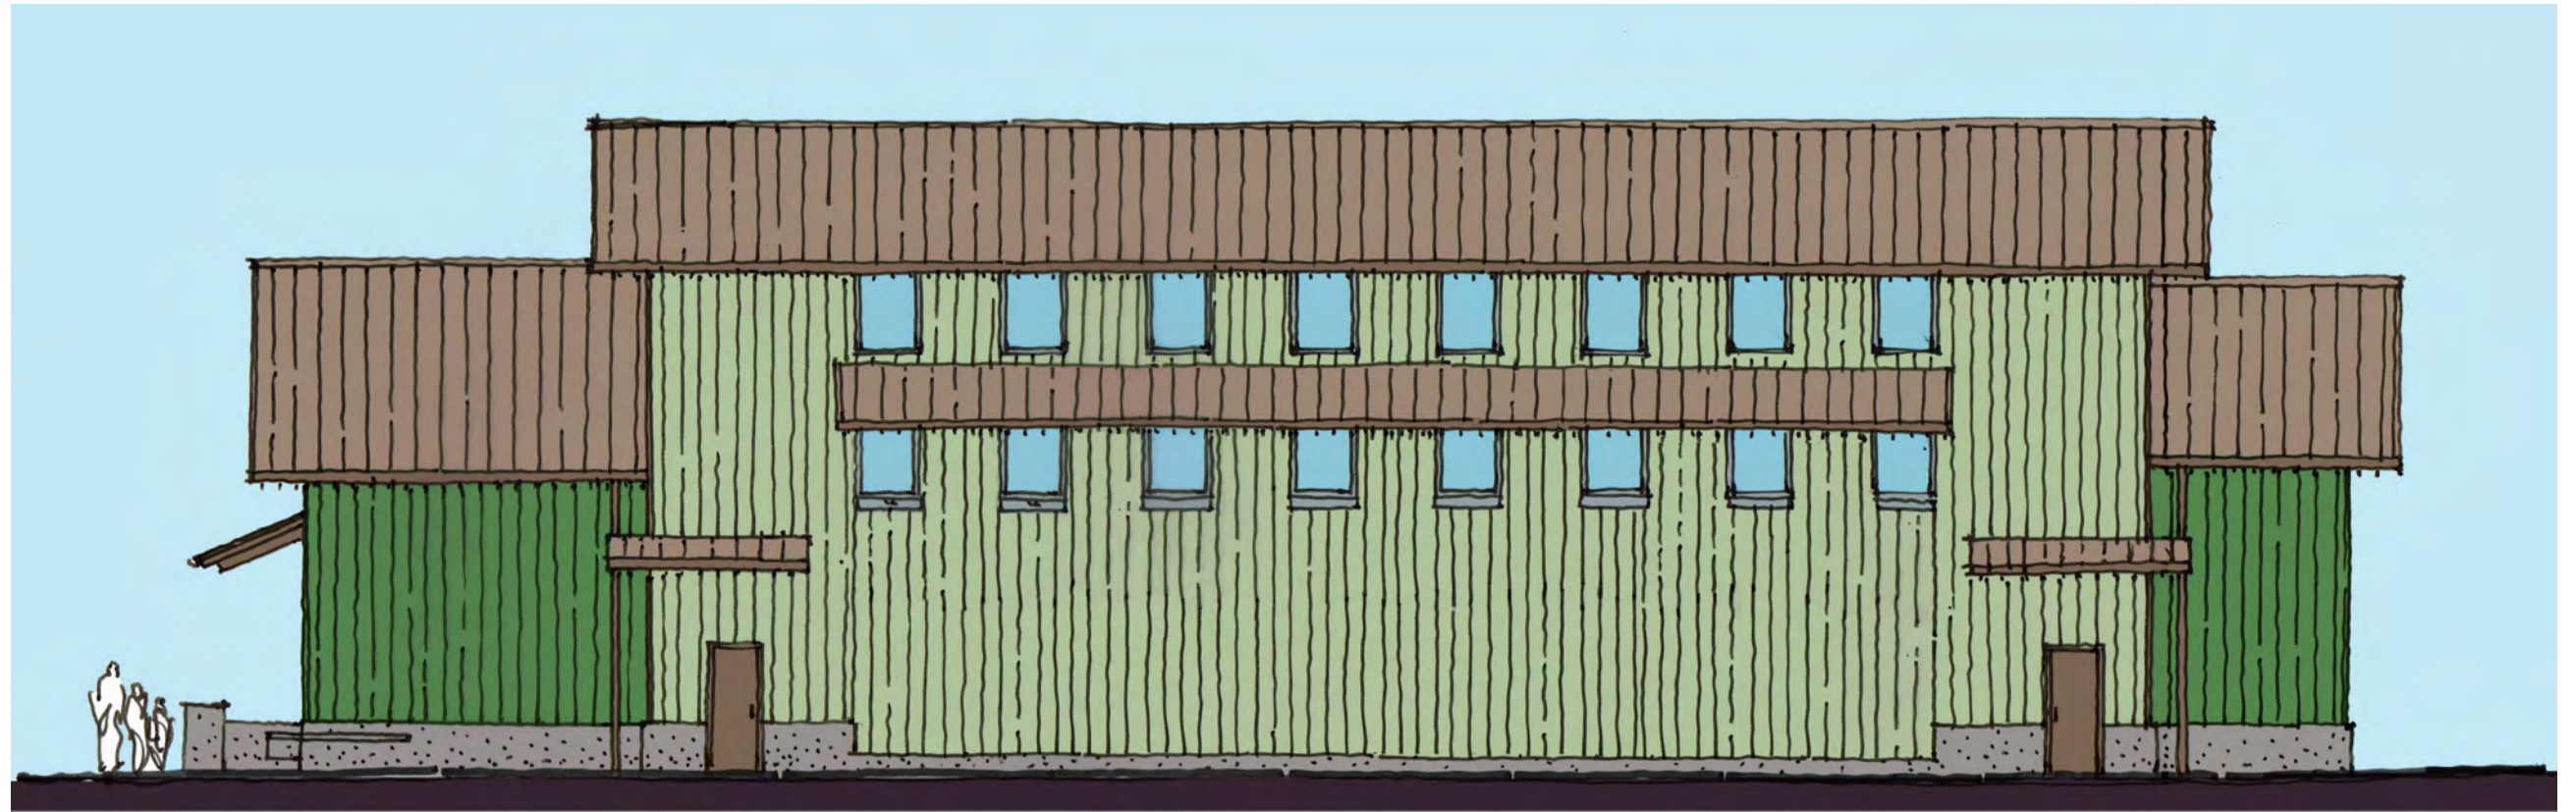

An abstract landscape painting featuring a central cluster of houses with white walls and grey roofs. The houses are surrounded by various shades of green, representing fields or trees. A prominent dark grey, curved line, possibly a path or a stream, winds through the scene. The background consists of soft, blended colors of beige, light green, and brown, suggesting a hazy or distant landscape. The overall style is impressionistic and textured.

OPTION 4

PROPOSED DESIGN

YALE SCHOOL

PTO
MEETING
MAY 9
2:35

ERIC LANCIAULT, ARCHITECT

0' 50'

PLAN

WEST