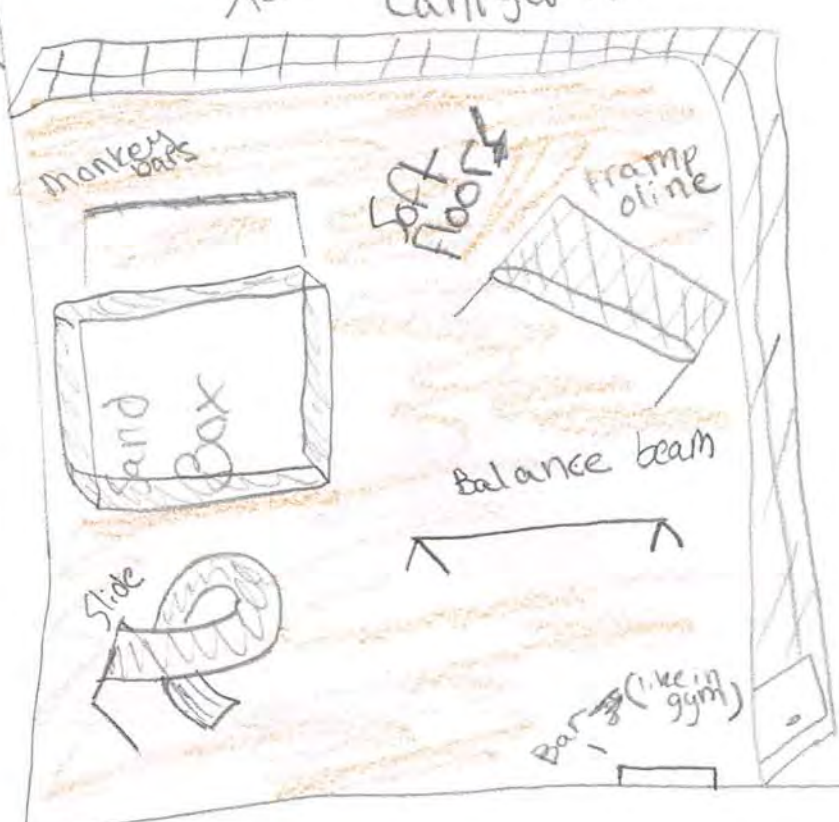

An abstract landscape painting featuring a central cluster of houses with white walls and grey roofs. The houses are surrounded by various shades of green, representing fields or trees. A prominent dark grey, curved line, possibly a path or a stream, winds through the scene. The background consists of soft, blended colors of beige, light green, and brown, suggesting a hazy or distant landscape. The overall style is impressionistic and textured.

WOODLAND SCHOOL DISTRICT
YALE ELEMENTARY SCHOOL GYM

ERIC LANCIAULT, ARCHITECT

16 October 2012

OLYMPIC COLLEGE
WALTON

A photograph of a wooden playground structure. The structure is made of light-colored wood and features a yellow slide. In the background, there is a blue container and a chain-link fence. The scene is set outdoors with green foliage in the foreground and background.

Katie 5th Grade

Skyler 4th Grade

Stephanie 4th Grade

Mara 4th Grade

Skyla 14m

B-Ball Court

Place for recess for teacher & kids to sit on the Bench

emergency exit door

fence so balls cant get in

Ball room
Ball room

Makyla

6-4-1-12

COST MODELING

**FIRST COST ESTIMATE:
3 SCHEMES**

OPTION 1 SAME EXCEPT NO NEW ADDITIONS

**SECOND COST ESTIMATE:
2 SCHEMES & 2 VARIATIONS**