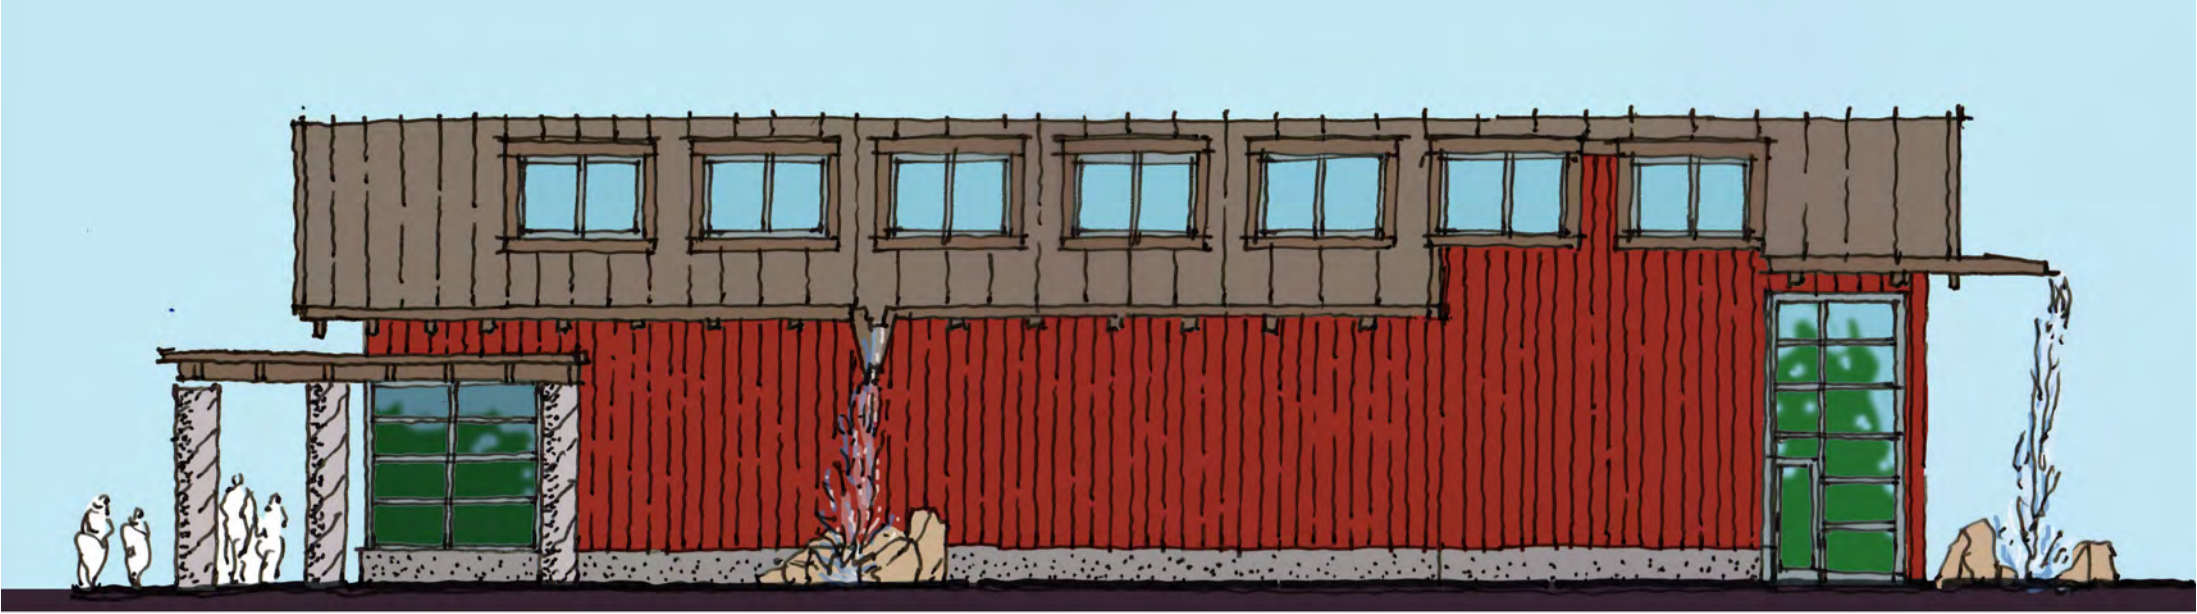

An abstract landscape painting featuring a central cluster of houses with white walls and grey roofs. The houses are surrounded by various shades of green, representing fields or trees. A prominent dark grey, curved line, possibly a path or a stream, winds through the scene. The background consists of soft, blended colors of beige, light green, and brown, suggesting a hazy or distant landscape. The overall style is impressionistic and textured.

YALE

2 SCHEMES REFINED

YALE

OPTION 2

OPTION 4

WEST

OPTION 4

SOUTH